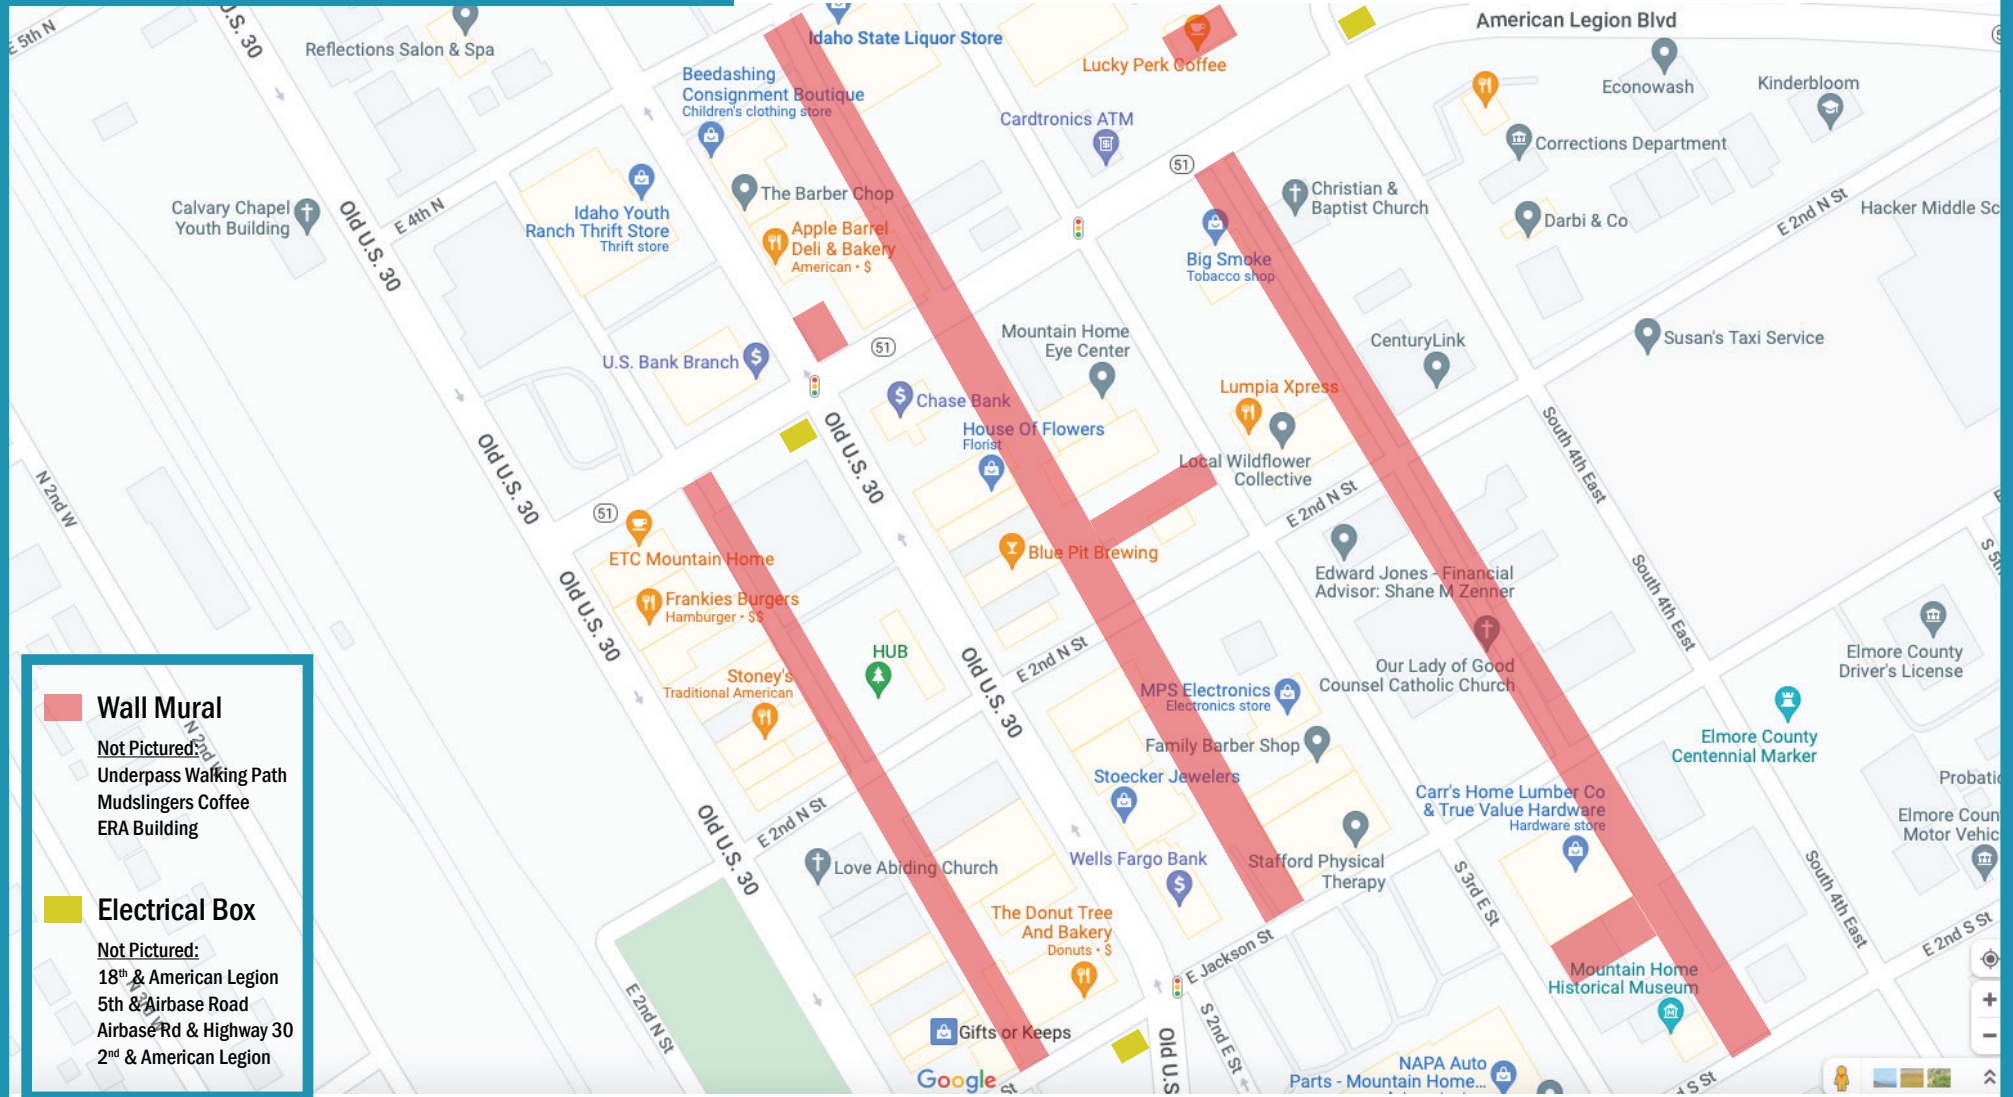

Alley Mural Placements

Wall Mural

Not Pictured:
 Underpass Walking Path
 Mudslingers Coffee
 ERA Building

Electrical Box

Not Pictured:
 18th & American Legion
 5th & Airbase Road
 Airbase Rd & Highway 30
 2nd & American Legion